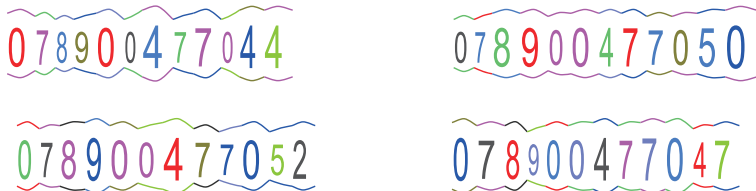

● 可变随机验证码  
Variable Random Pattern Verification

● 随机彩色毛毛虫  
Variable Random Color Caterpillar

● 笔笔生色  
Variable Random Color Stroke

\* 笔画内字体大小随机可变  
Plus random size of the font inside the stroke

● 随机彩色二维码和随机彩色一维码  
Random Color 2D barcode and Random Color 1D barcode

Internal quadrangle

Quatringle

Type T

Position mark

Full color

Single color

案例Sample1

案例Sample2